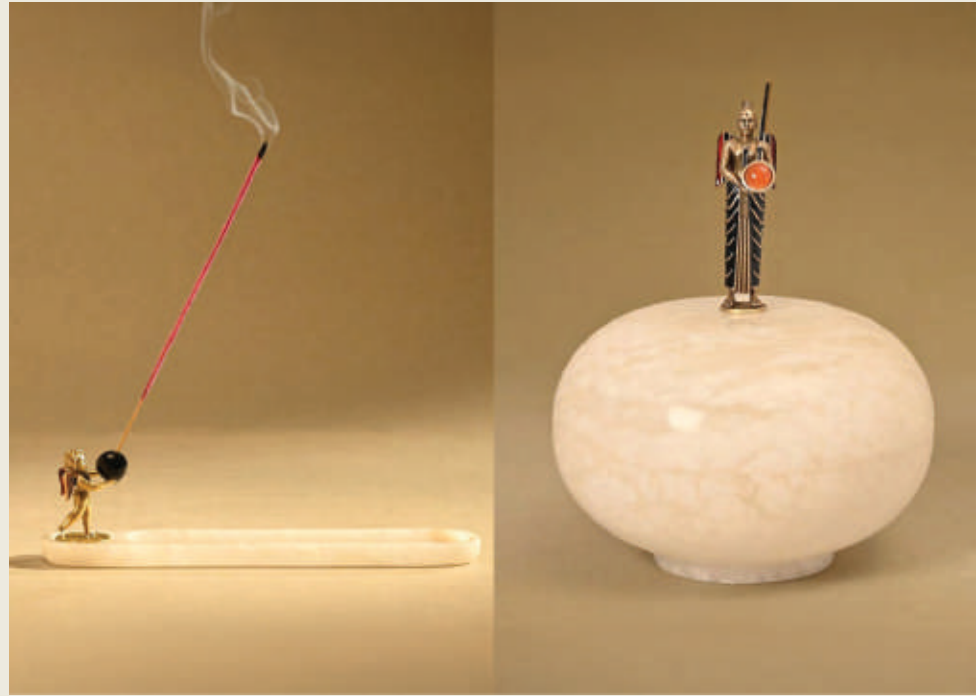

Tableware

Heritage