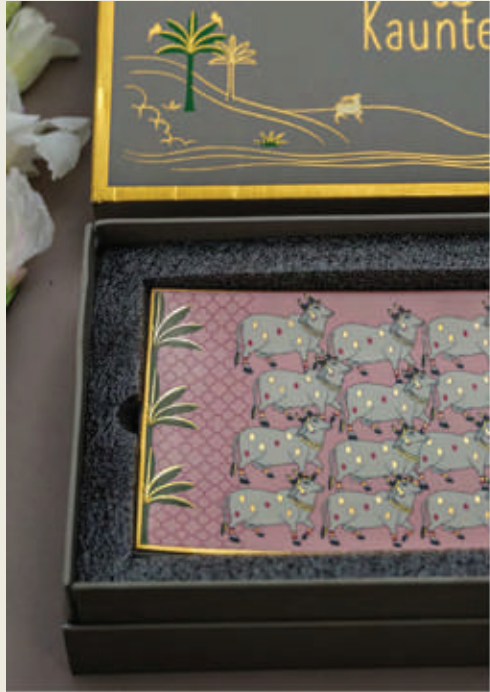

Tableware

Heritage