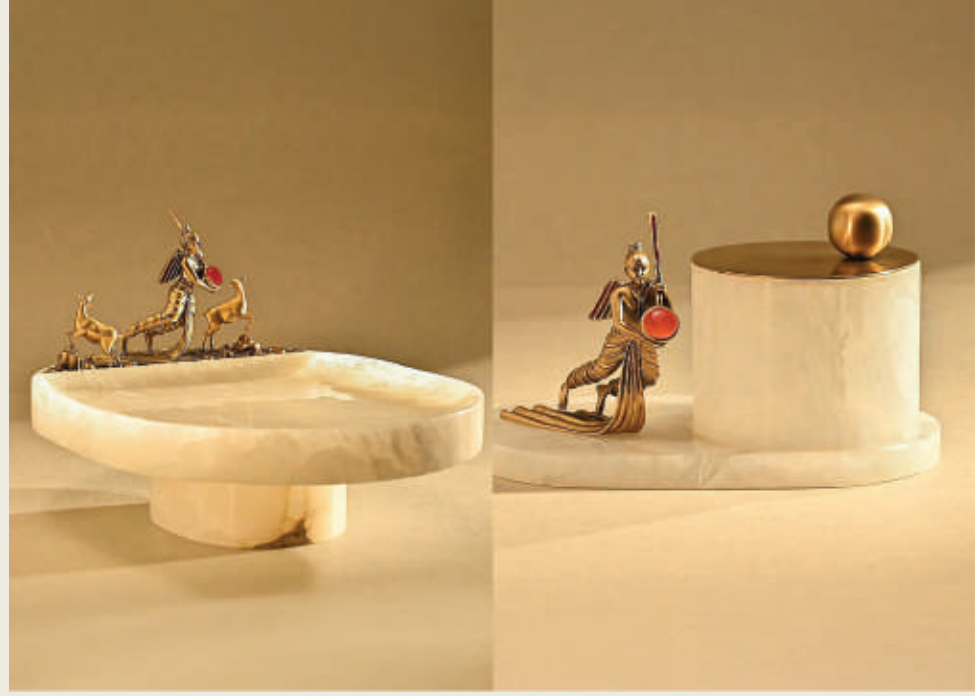

Tableware

Heritage