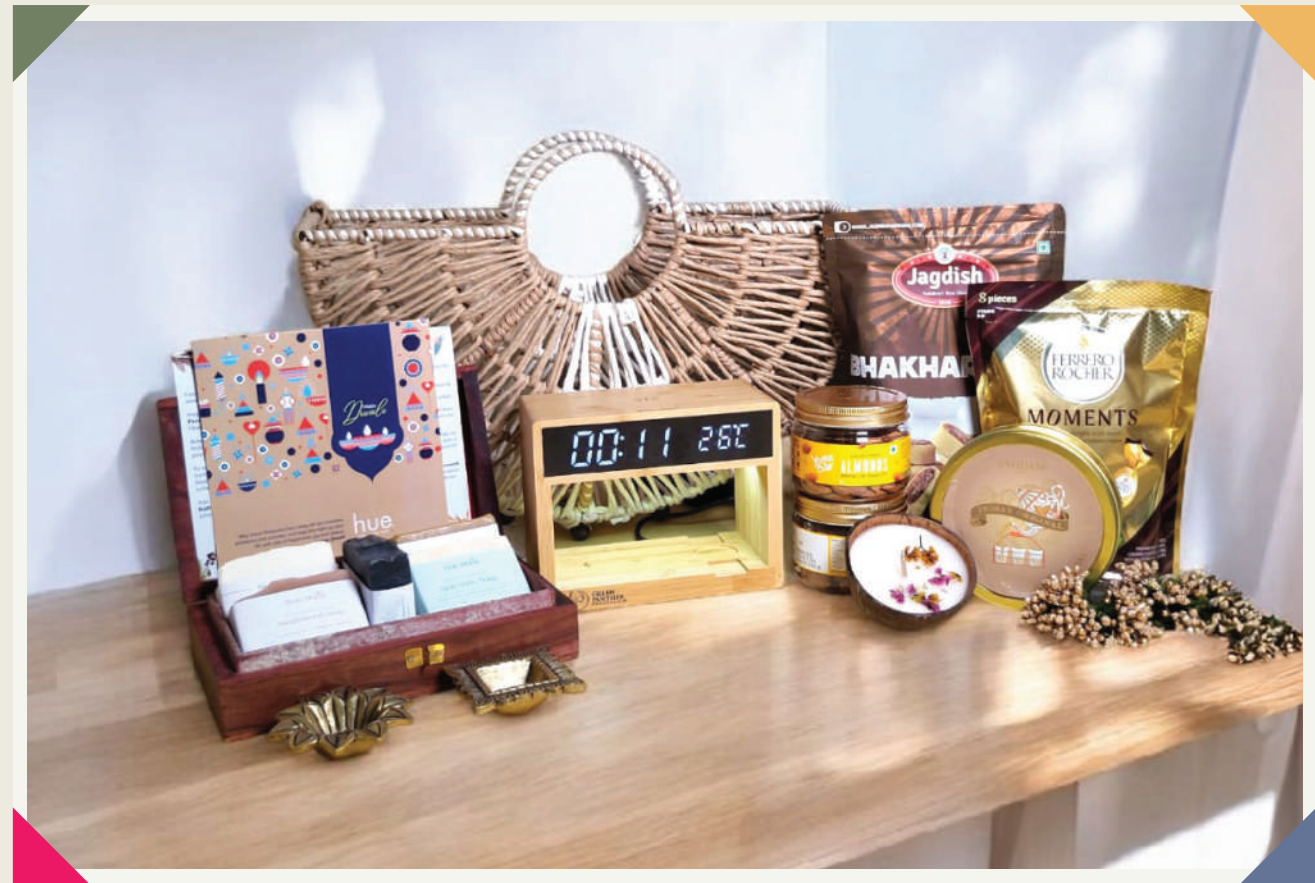

The Smart Diwali Edit

- Wireless Charger with Clock
- Dry Fruit Jar
- Gourmet Chocolates
- Festive Namkeen
- Coconut Shell Candle
- Handmade Soaps (Set of 4)
- Brass Diyas (Set of 2)
- Green Tea Mix
- Diwali Greeting Card
- Woven Basket
- Wooden Box

A celebration woven with heritage and innovation - where brass and wood meet modern tech, and festive flavours mingle with artisanal care. Styled in a basket of natural elegance, this hamper is a statement of abundance.

A rare Diwali gift crafted to impress and remembered long after the festivities.